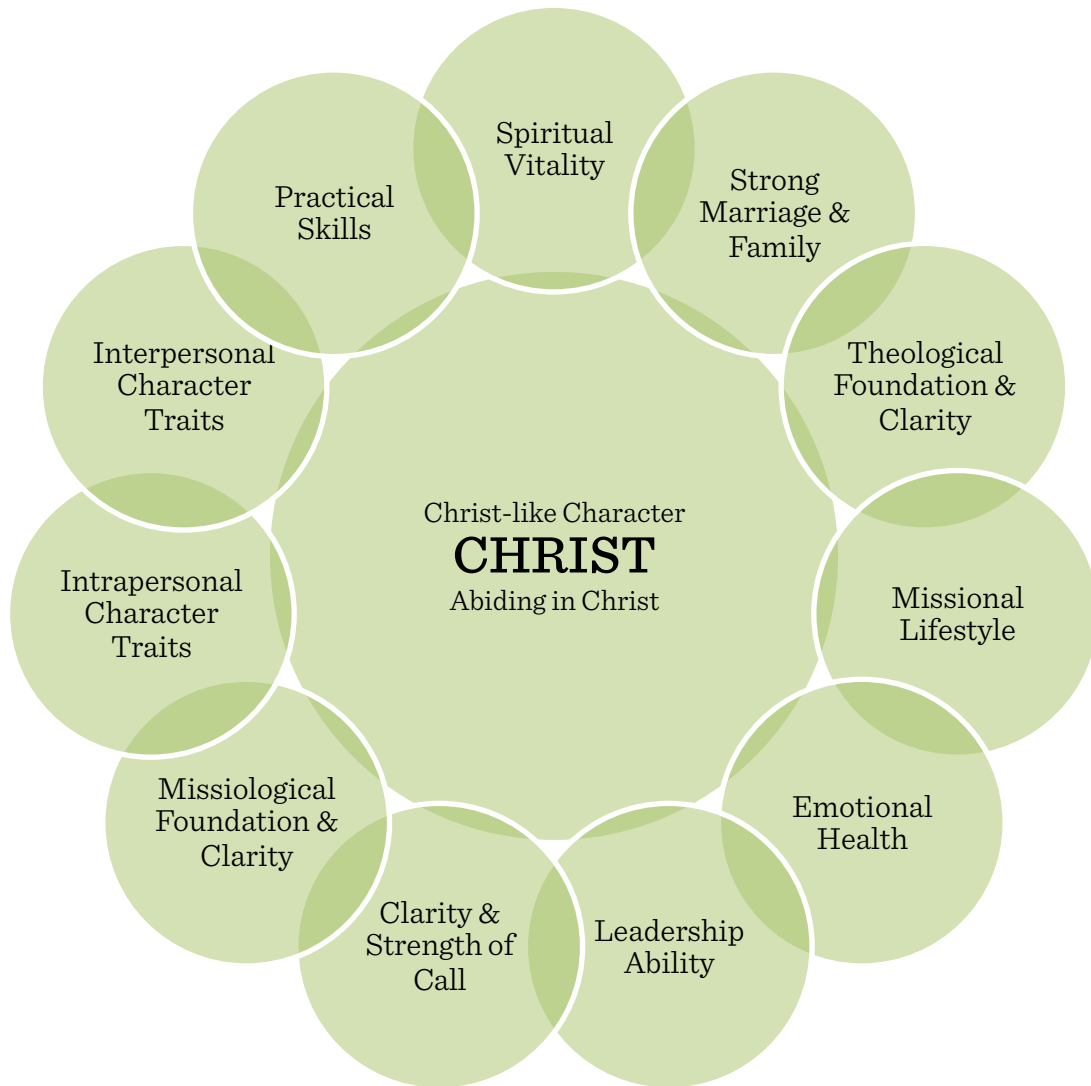

Key Character and Behavioral Traits of an Effective Missionary

Sojourn International – Development Process

Adapted from Nate Irwin's "Portrait of an Ideal Missionary." Used with permission.